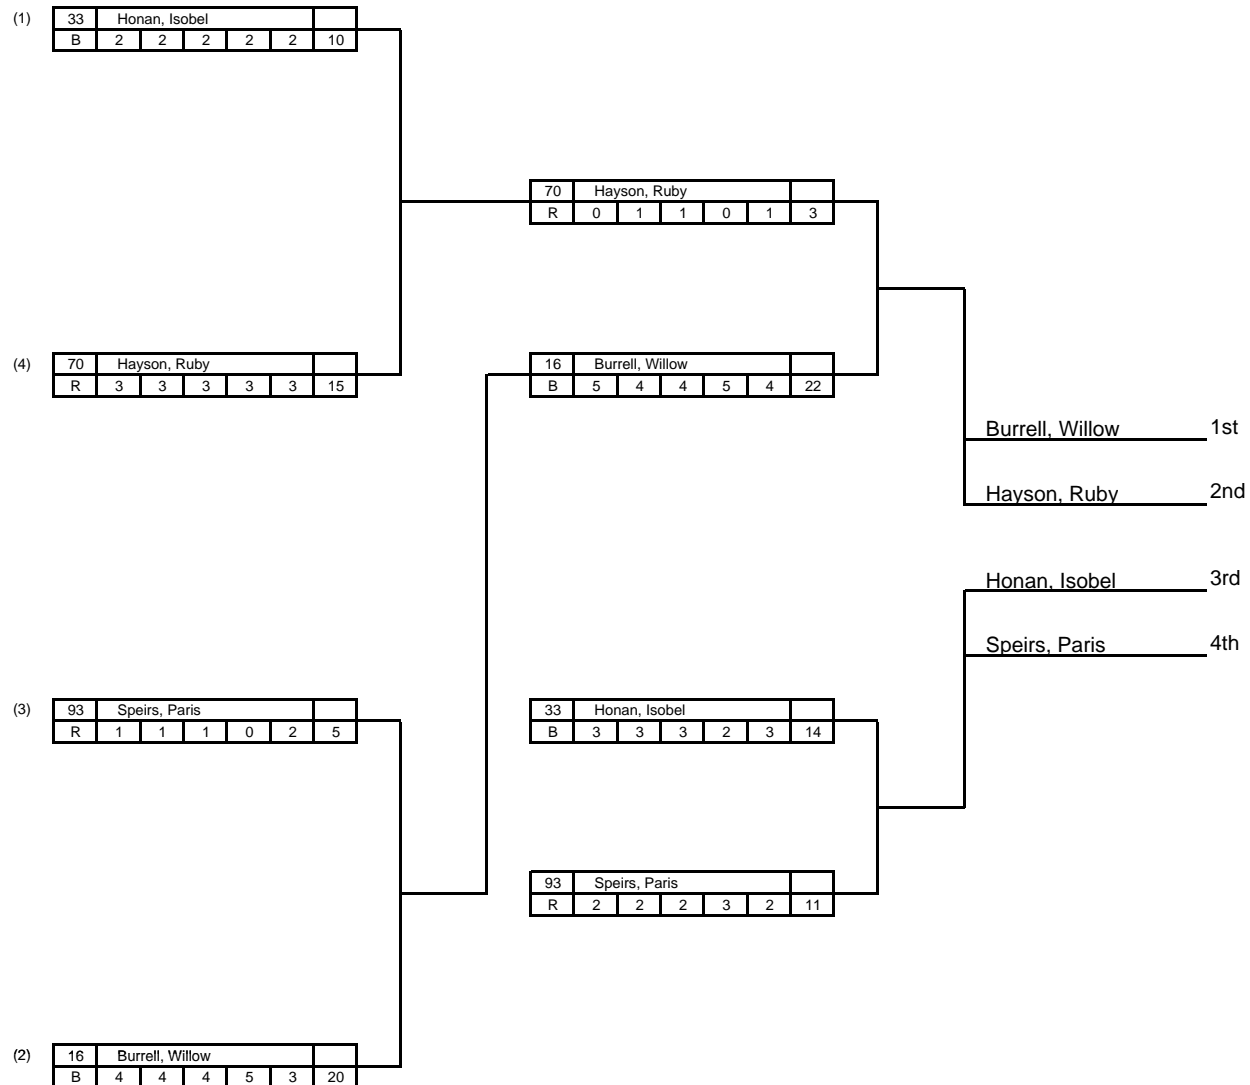

Youth Womens Dual Moguls Finals protocol

MT BULLER AUGUST 31ST

2013 JAMES BOAG'S ABOM MOGUL CHALLENGE

Abom Mogul Challenge

Qualification Run 1 - Women

Officials FIS TD : Cox, Graeme Chief of Comp : Pattison, Andrew Chief of course : Cox, Hamish Head Judge : Wilson, Drew Judge 1 : (T) Jaboor, Zoe Judge 2 : (T) Costa, Adrian Judge 3 : (T) Macrae, Casey Judge 4 : (A) Blamey, Kate Judge 5 : (A) Livissianos, Paul	Technical specifications Name of Slope : Chamois Course Length : 200 m Course Width : 20 m Course Pitch : 24 degrees Start time : 10.00 am Paceset time : 24.39 Sec	31/08/2013

	Bib No	Skiers Name	Div	Nat. / Club	FIS Code	Turns				Jump 1			Jump 2			Total		Speed		Total	
						J1	J2	J3	Total	Code	DD	J4	J5	Code	DD	J4	J5	Air	Spd		Pnts
1	33	Honan, Isobel	Y	TBR		3.0	3.0	3.0	9.00	TT	0.90	1.20	1.20	D	0.77	2.00	1.80	2.54	32.38	2.06	13.60
2	16	Burrell, Willow	Y	TBR		2.4	2.6	2.4	7.40	D	0.77	1.40	1.60	S	0.76	2.00	2.10	2.71	31.20	2.64	12.75
3	93	Speirs, Paris	Y	TBR		2.8	3.1	2.7	8.60	S	0.76	2.30	2.30	T	0.72	1.00	1.10	2.50	42.30	0.00	11.10
4	70	Hayson, Ruby	Y	PWSC		2.1	1.8	1.6	5.50	S	0.76	1.10	1.00	TS	0.94	0.30	0.50	1.17	30.75	2.87	9.54
5	32	Esposito, Genevieve	Y	TBR		2.5	2.3	2.4	7.20	S	0.76	1.70	1.80	K	0.77	1.10	1.00	2.14	42.30	0.00	9.34
6	56	Lansell, Helena	Y	TBR		2.0	2.2	1.7	5.90	S	0.76	1.60	1.70	T	0.72	0.90	0.60	1.79	34.30	1.12	8.81
7	86	Lennon, Bridget	Y	PWSC		2.2	2.4	2.2	6.80	S	0.76	1.40	1.50	D	0.77	1.00	0.90	1.83	38.80	0.00	8.63
8	74	Bosco, Emma	Y	PWSC		2.2	2.2	2.5	6.90	S	0.76	0.70	1.00	T	0.72	1.20	1.30	1.55	36.43	0.07	8.52
9	96	Hayburn, Catherine	Y	FA		2.0	1.7	1.6	5.30	S	0.76	1.00	1.10	T	0.72	0.30	0.50	1.09	38.76	0.00	6.39
10	20	Schwarz, Lily	Y	TBR		1.1	1.2	1.1	3.40	S	0.76	1.20	1.30	K	0.77	0.80	0.90	1.60	33.91	1.31	6.31
11	98	Henry, Bridget	Y	Ind		1.3	1.2	1.5	4.00	T	0.72	0.20	0.20	S	0.76	1.10	1.10	0.98	37.03	0.00	4.98
12	99	Stockdale, Lucia	Y	TBR		0.2	0.3	0.6	1.10	S	0.76	1.80	1.60	D	0.77	1.30	1.10	2.22	37.31	0.00	3.32

Mt Buller

ABOMMOGULCHALLENGE.COM